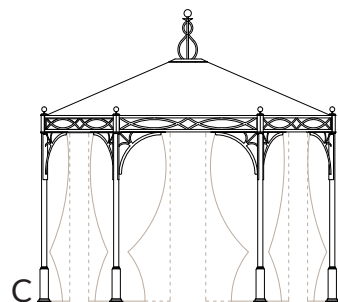

HEXAGON NOVECENTO

GAZEBO
GAZEBO

ACCESSORI OPTIONALI

A
tende laterali in tessuto acrilico Progar o in PVC con cerniera di chiusura e strisce in Velcro per il fissaggio alle colonne

B
tende laterali in PVC con cerniera di chiusura e strisce in Velcro per il fissaggio alle colonne, con finestrate personalizzate in PVC Cristal

C
tende ornamentali in acrilico Progar per decorazione della struttura

A
side curtains in acrylic Progar fabric or PVC with zipper closure, and Velcro strips for attaching to the columns

B
side curtains in PVC fabric with zipper closure, and Velcro strips for attaching to the columns, with personalized windows in PVC Cristal fabric

C
decorative curtains in Progar acrylic fabric for decoration facilities