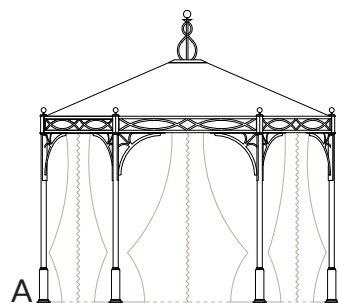

HEXAGON NOVECENTO

GAZEBO
GAZEBO

ACCESSORI OPTIONALI

A
tende laterali in tessuto acrilico Progar o in PVC con cerniera di chiusura e strisce in Velcro per il fissaggio alle colonne

B
tende laterali in PVC con cerniera di chiusura e strisce in Velcro per il fissaggio alle colonne, con finestrate personalizzate in PVC Cristal

C
tende ornamentali in acrilico Progar per decorazione della struttura

A
side curtains in acrylic Progar fabric or PVC with zipper closure, and Velcro strips for attaching to the columns

B
side curtains in PVC fabric with zipper closure, and Velcro strips for attaching to the columns, with personalized windows in PVC Cristal fabric

C
decorative curtains in Progar acrylic fabric for decoration facilities